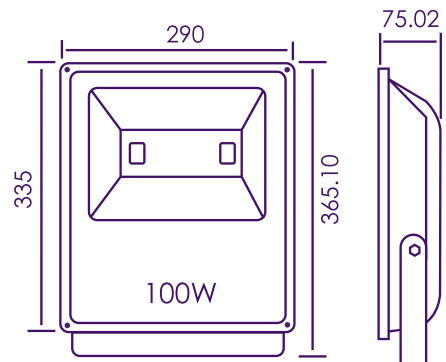

100W SLIM LINE STANDARD FLOODLIGHTS

HIGH POWER

FEATURES & BENEFITS:

- 100W
- Slim line design
- IP65 rating
- Available in Warm White 3000K & Day light 6500K
- 3 year warranty

DIMENSIONS

Product Code	Power	Colour Temperature	Lumen	Dimensions (mm)
FL-100W-WW	100W	3000K	7400lm	365 × 290 × 75
FL-100W-CW	100W	6000K	7800lm	365 × 290 × 75