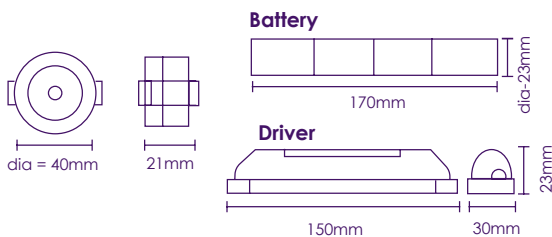

EM-LED

3W EMERGENCY DOWNLIGHT

SAVE LIGHT

LIGHT YEARS AHEAD

SPECIFICATION:

Power:	3W
IP Rating:	IP20
Beam Angle:	120°
Convert Voltage:	155 VAC
LED Type:	Epistar LED
Approval:	CE & RoHS
Warranty:	4 Year

FEATURES AND BENEFITS:

- Pre-wired for easy installation
- Supplied with non-maintain external indicator downlight
- Offers a discreet alternative to standard emergency lighting options
- Recessed Downlight with 3W High Power COB LED Chip
- Flexible battery pack designed to fit through down light aperture
- Lighting activates in the event of a power failure
- Available in Cool White 4500K
- Ideal for corridors, stairwells and locations that require a constant light source
- 4 year warranty

DIMENSION:

Product Code	Power	Colour Temperature	Convert Voltage
DL-EMB3NM-4K	3W	4500K	155 VAC