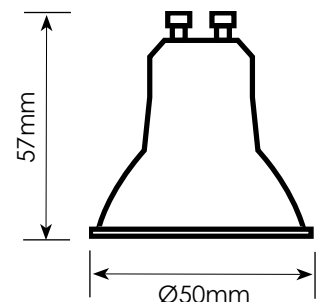

7W HALO-COB

SAVE LIGHT

RETROFIT SPOTLIGHT – 7W GU10

Features & Benefits

- 7 Watt
- Dimmable spotlight
- Compatible with trailing edge dimmers
- True retrofit spotlight GU10
- Greater spread of light 60° beam
- Available in Warm White, Cool White and Daylight
- Life Span – 20,000 hours
- 3 year warranty

Specification

Power	7W
Lumens	2700K 550lm 4000K 580lm 6500K 600lm
CRI	80
Colour Temp	2700K 4000K 6500K
Lumens Per Watt	2700K 78.6lm/W 4000K 82.9lm/W 6500K 85.7lm/W
Lamp Base	GU10
Beam Angle	60°
LED Chip Type	9x 3030
Operating Voltage	220-240V
Start Time	Instant start
Switching Time	15,000
Energy Efficiency	A+
Dimmable	Yes
Lifespan	20,000 hours
Approvals	CE, RoHS
Warranty	3 years

Product Code	Power	Lumen	Colour	Beam	Operating Voltage	Socket Base	Dimensions	CE & RoHS
HALO-COB7W-27K	7W	550lm	2700K	60°	220-240V	GU10	57 x 50Ø	Yes
HALO-COB7W-4K	7W	580lm	4000K	60°	220-240V	GU10	57 x 50Ø	Yes
HALO-COB7W-65K	7W	600lm	6500K	60°	220-240V	GU10	57 x 50Ø	Yes