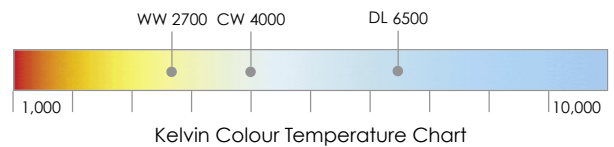

7W HALO-COB

SAVE LIGHT

RETROFIT SPOTLIGHT – 7W GU10

Features & Benefits

- 7 Watt
- Dimmable spotlight
- Compatible with trailing edge dimmers
- True retrofit spotlight GU10
- Greater spread of light 60° beam
- Available in Warm White, Cool White and Daylight
- Life Span – 20,000 hours
- 3 year warranty

Specification

Power	7W
Lumens	2700K 550lm 4000K 580lm 6500K 600lm
CRI	80
Colour Temp	2700K 4000K 6500K
Lumens Per Watt	2700K 78.6lm/W 4000K 82.9lm/W 6500K 85.7lm/W
Lamp Base	GU10
Beam Angle	60°
LED Chip Type	9x 3030
Operating Voltage	220-240V
Start Time	Instant start
Switching Time	15,000
Energy Efficiency	A+
Dimmable	Yes
Lifespan	20,000 hours
Approvals	CE, RoHS
Warranty	3 years