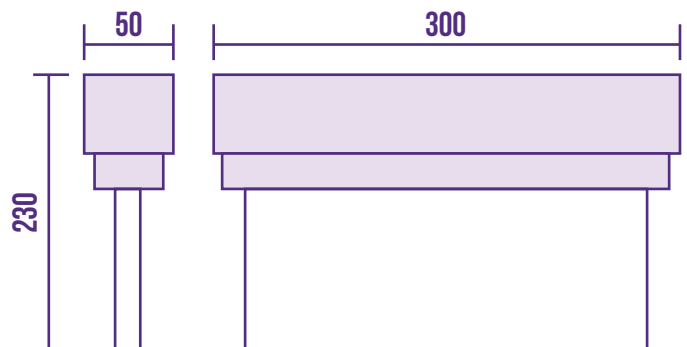

### SPECIFICATION:

<b>Power:</b>	3W
<b>Colour Temperature:</b>	6000K
<b>Lumens: AC Supply:</b>	45-60lm
<b>DC Supply :</b>	40-50lm
<b>Convert Voltage:</b>	150-180V AC
<b>Charging Current:</b>	90mA
<b>Discharging Current:</b>	280mA
<b>IP Rating:</b>	IP20
<b>LED Type:</b>	16pcs SMD 2835 Epistar
<b>Life time of battery:</b>	4 Years
<b>Visible Distance:</b>	24 Metres
<b>Lamp Protection:</b>	Over charge and discharge protection
<b>LED Indicator:</b>	One Green Indicators
<b>Discharge Duration:</b>	3 Hours
<b>Spec of Battery:</b>	4.8V 600mAh NI-CD Battery
<b>Material:</b>	White Frame & Acrylate Legend
<b>Mountable:</b>	Wall & Ceiling Mountable (Side Wall Mounting – Bracket upon request)
<b>Dimmable:</b>	No
<b>Class:</b>	Class II

### FEATURES & BENEFITS:

- Modern, Slim Style Maintained 3-Way LED Exit Sign
- Viewing Distance 24 metres
- Lifespan – 35,000hrs
- Self test function – enables you to convert AC Supply to DC Supply
- Green LED Indicator (when in AC Supply, when the power is off the LED Indicator is off)
- Range of legends available separately – Up/Down/Right/Left (Supplied with Legend facing down)
- Wall & Ceiling Mountable (Side Wall Mounting – Bracket upon request)
- Available in 6000K Daylight
- Ideal for offices, retails and corridors
- 2 Years Warranty

Code	Power	Description	Dimensions (mm) L x W x H
3WAY-EXIT-LEGEND-DOWN	3W	3W Way Exit Sign	300 x 230 x 50