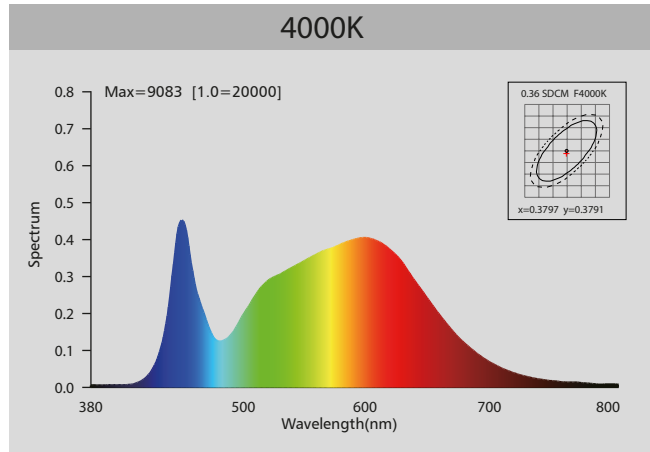

## Specification

<b>Power:</b>	12W
<b>Lumens:</b>	996lm – 3000K 1056lm – 4000K 1100lm – 6000K
<b>Lumens per watt:</b>	83lm/W – 3000K 88lm/W – 4000K 91.6lm/W – 6000K
<b>Colour Temp:</b>	3000K, 4000K, 6000K
<b>Beam Angle</b>	120°
<b>CRI:</b>	Ra>80
<b>Operating Voltage:</b>	AC200-240V 50/60Hz
<b>Lifespan:</b>	40,000 hours
<b>Start Time:</b>	<0.5s
<b>Switching Cycles:</b>	ON/OFF >40,000x
<b>LED CHIP:</b>	Epistar 2835 SMD
<b>IP Rating:</b>	IP54
<b>Housing Material:</b>	AL6063 Aluminium
<b>Base:</b>	Wire and plug
<b>Approvals:</b>	CE, RoHS, TUV
<b>Warranty:</b>	5 Years

## Spectral Distribution