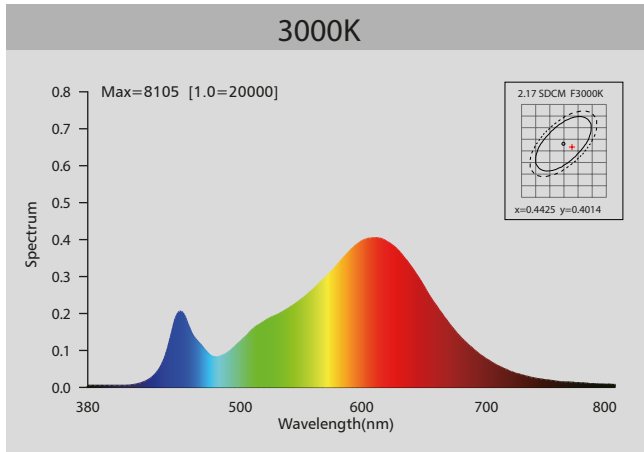

CONVEX – SHALLOW 12W EMERGENCY LED BULKHEAD

Spectral Distribution