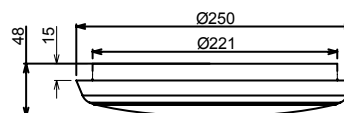

## Specification

<b>Power:</b>	12W
<b>Lumens:</b>	996lm – 3000K 1056lm – 4000K 1100lm – 6000K
<b>Lumens per watt:</b>	83lm/W – 3000K 88lm/W – 4000K 91.6lm/W – 6000K
<b>Colour Temp:</b>	3000K, 4000K, 6000K
<b>Beam Angle</b>	120°
<b>CRI:</b>	Ra>80
<b>Operating Voltage:</b>	AC200-240V 50/60Hz
<b>Lifespan:</b>	40,000 hours
<b>Start Time:</b>	<0.5s
<b>Switching Cycles:</b>	ON/OFF >40,000x
<b>LED CHIP:</b>	Epistar 2835 SMD
<b>IP Rating:</b>	IP54
<b>Housing Material:</b>	AL6063 Aluminium
<b>Base:</b>	Wire and plug
<b>Approvals:</b>	CE, RoHS, TUV
<b>Warranty:</b>	5 Years