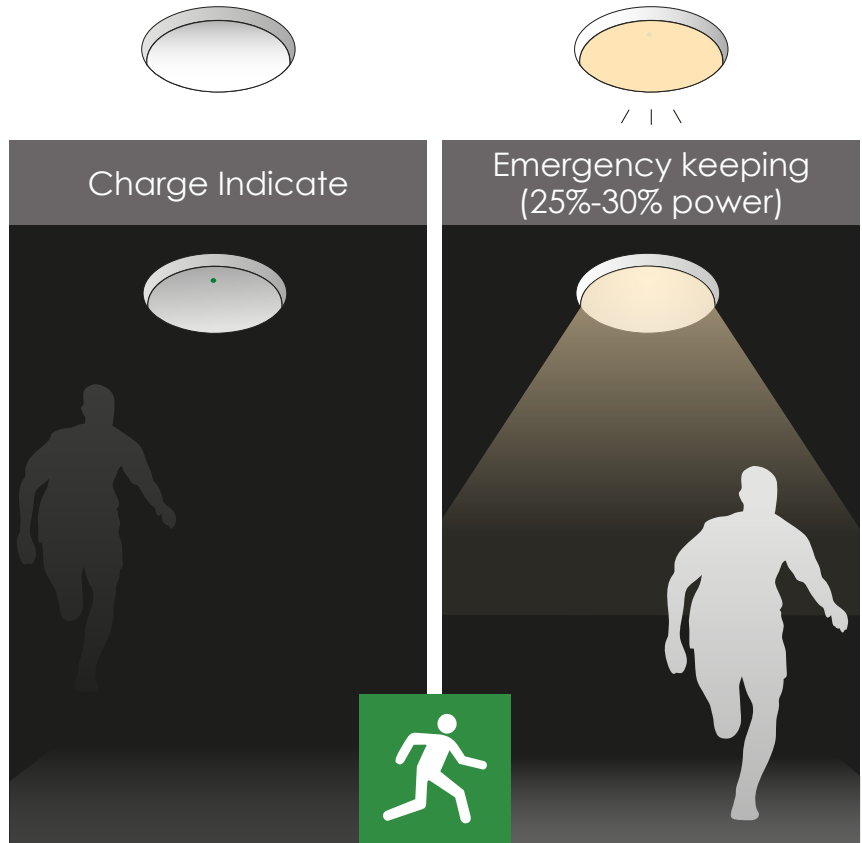

CONVEX – SHALLOW 12W EMERGENCY LED BULKHEAD

Emergency

Emergency function switches automatically between power cut and power restoration.

- Li battery, high efficiency
- Battery duration: 3 hours at 4W
- Charge period: 24 hours