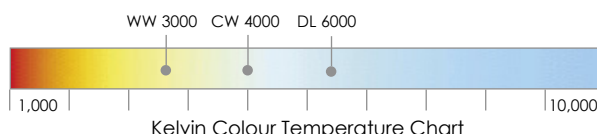

# CONVEX – SHALLOW 12W EMERGENCY LED BULKHEAD

12W

## Specification

<b>Power:</b>	12W
<b>Lumens:</b>	996lm – 3000K 1056lm – 4000K 1100lm – 6000K
<b>Lumens per watt:</b>	83lm/W – 3000K 88lm/W – 4000K 91.6lm/W – 6000K
<b>Colour Temp:</b>	3000K, 4000K, 6000K
<b>Beam Angle</b>	120°
<b>CRI:</b>	Ra>80
<b>Operating Voltage:</b>	AC200-240V 50/60Hz
<b>Lifespan:</b>	40,000 hours
<b>Start Time:</b>	<0.5s
<b>Switching Cycles:</b>	ON/OFF >40,000x
<b>LED CHIP:</b>	Epistar 2835 SMD
<b>IP Rating:</b>	IP54
<b>Housing Material:</b>	AL6063 Aluminium
<b>Base:</b>	Wire and plug
<b>Approvals:</b>	CE, RoHS, TUV
<b>Warranty:</b>	5 Years