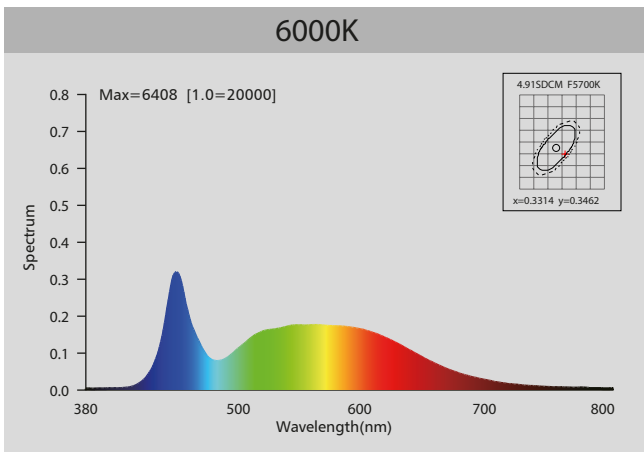

CONVEX – SHALLOW 12W EMERGENCY LED BULKHEAD

Spectral Distribution