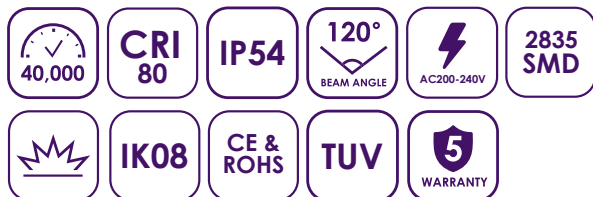

## Specification

<b>Power:</b>	12W
<b>Lumens:</b>	996lm – 3000K 1056lm – 4000K 1100lm – 6000K
<b>Lumens per watt:</b>	83lm/W – 3000K 88lm/W – 4000K 91.6lm/W – 6000K
<b>Colour Temp:</b>	3000K, 4000K, 6000K
<b>Beam Angle</b>	120°
<b>CRI:</b>	Ra>80
<b>Operating Voltage:</b>	AC200-240V 50/60Hz
<b>Lifespan:</b>	40,000 hours
<b>Start Time:</b>	<0.5s
<b>Switching Cycles:</b>	ON/OFF >40,000x
<b>LED CHIP:</b>	Epistar 2835 SMD
<b>IP Rating:</b>	IP54
<b>Housing Material:</b>	AL6063 Aluminium
<b>Base:</b>	Wire and plug
<b>Approvals:</b>	CE, RoHS, TUV
<b>Warranty:</b>	5 Years

## Features & Benefits

- 12 Watts – Upto 1100 lumens
- IP54 rated fitting
- Besa box and surface mountable
- IK08 Impact resistant
- Quality TPA rated diffuser
- No maintenance
- No LED hotspots
- A easy fix bracket for quick installation
- Available in Warm White 3000K Cool White 4000K & Day Light 6000K
- Ideal for corridors, entrance foyer, bathrooms, hospitals homes, offices and educational institutions
- 5 Years Warranty

### EMERGENCY FUNCTION

<b>Emergency Time:</b>	3 Hours
<b>Charging Time:</b>	24hrs

Product Code	Description	Power	Lumen	Colour	Operating Voltage	Dimensions	CE, RoHS & TUV
<b>2D-3K-12EMB</b>	Emergency	12W	996lm	3000K	AC200-240V	Ø250 x 48mm	Yes
<b>2D-4K-12EMB</b>	Emergency	12W	1056lm	4000K	AC200-240V	Ø250 x 48mm	Yes
<b>2D-6K-12EMB</b>	Emergency	12W	1100lm	6000K	AC200-240V	Ø250 x 48mm	Yes