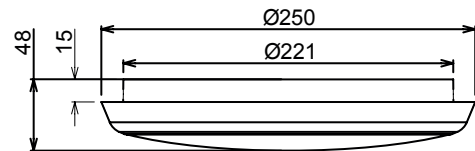

## Specification

<b>Power:</b>	12W
<b>Lumens:</b>	996lm – 3000K 1056lm – 4000K 1100lm – 6000K
<b>Lumens per watt:</b>	83lm/W – 3000K 88lm/W – 4000K 91.6lm/W – 6000K
<b>Colour Temp:</b>	3000K, 4000K, 6000K
<b>Beam Angle:</b>	120°
<b>CRI:</b>	Ra>80
<b>Operating Voltage:</b>	AC200-240V 50/60Hz
<b>Lifespan:</b>	40,000 hours
<b>Start Time:</b>	<0.5s
<b>Switching Cycles:</b>	ON/OFF >40,000x
<b>LED CHIP:</b>	Epistar 2835 SMD
<b>IP Rating:</b>	IP54
<b>Housing Material:</b>	AL6063 Aluminium
<b>Base:</b>	Wire and plus
<b>Approvals:</b>	CE, RoHS, TUV
<b>Warranty:</b>	5 Years