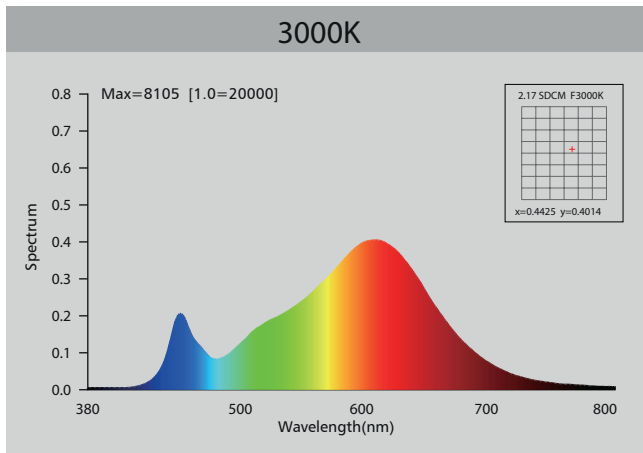

CONVEX - SHALLOW 12W STANDARD LED BULKHEAD

Spectral Distribution