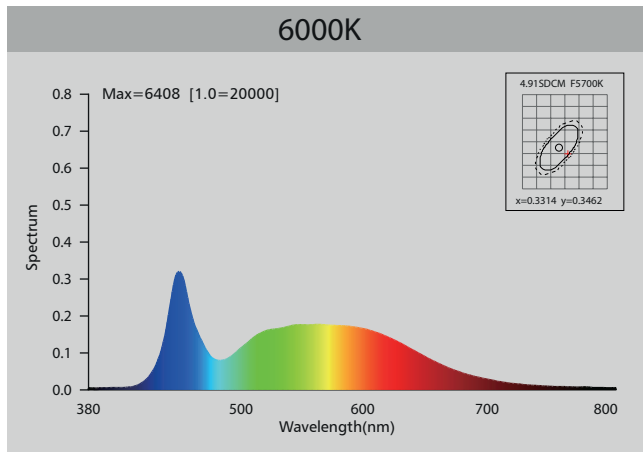

CONVEX - SHALLOW 12W STANDARD LED BULKHEAD

Spectral Distribution