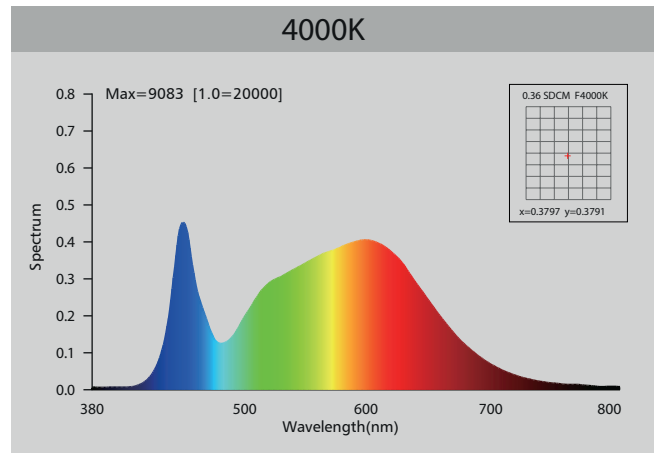

CONVEX - SHALLOW 12W STANDARD LED BULKHEAD

Spectral Distribution