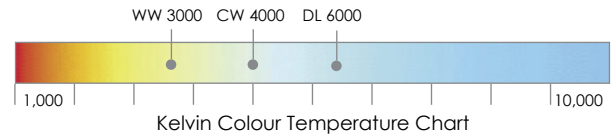

# CONVEX - SHALLOW 12W STANDARD LED BULKHEAD

## Specification

<b>Power:</b>	12W
<b>Lumens:</b>	996lm – 3000K 1056lm – 4000K 1100lm – 6000K
<b>Lumens per watt:</b>	83lm/W – 3000K 88lm/W – 4000K 91.6lm/W – 6000K
<b>Colour Temp:</b>	3000K, 4000K, 6000K
<b>Beam Angle:</b>	120°
<b>CRI:</b>	Ra>80
<b>Operating Voltage:</b>	AC200-240V 50/60Hz
<b>Lifespan:</b>	40,000 hours
<b>Start Time:</b>	<0.5s
<b>Switching Cycles:</b>	ON/OFF >40,000x
<b>LED CHIP:</b>	Epistar 2835 SMD
<b>IP Rating:</b>	IP54
<b>Housing Material:</b>	AL6063 Aluminium
<b>Base:</b>	Wire and plus
<b>Approvals:</b>	CE, RoHS, TUV
<b>Warranty:</b>	5 Years