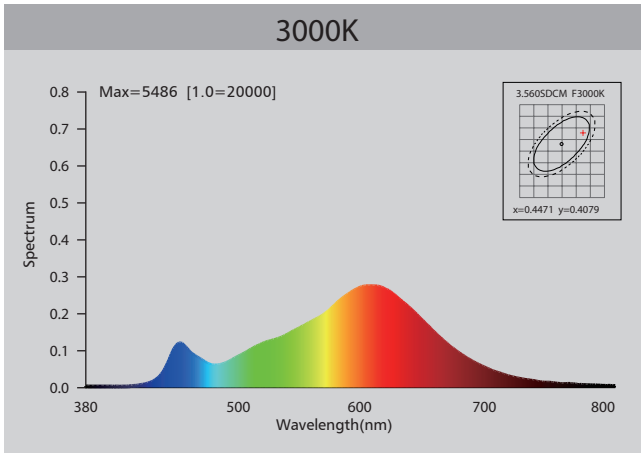

CONVEX - SHALLOW 18W STANDARD LED BULKHEAD

18W

Specification

Power:	18W
Lumens:	3000K - 1530lm, 4000K - 1620lm, 6000K - 1650lm
Lumens per watt:	3000K - 85lm/W, 4000K - 90lm/W, 6000K - 91lm/W
Colour Temp:	3000K, 4000K & 6000K
Beam Angle:	120°
CRI:	Ra>80
Operating Voltage:	AC200-240V 50/60Hz
Lifespan:	40,000 hours
Start Time:	<0.5s
Switching Cycles:	ON/OFF >40,000x
LED CHIP:	Epistar 2835 SMD
IP Rating:	IP54
Fire Rating:	90mins
Acoustic Rated:	Part B
Housing Material:	AL6063 Aluminium
Base:	Wire and plug
Approvals:	CE, RoHS, TUV
Warranty:	5 Years

Features & Benefits

- 18 Watts – Upto 1650 lumens
- IP54 rated fitting
- Besa box and surface mountable
- IK08 Impact resistant
- Quality TPA rated diffuser
- No maintenance
- No LED hotspots
- Available in Warm White 3000K Cool White 4000K & Day Light 6000K
- Ideal for corridors, entrance foyer, bathrooms, hospitals homes, offices and educational institutions
- 5 Years Warranty

Product Code	Description	Power	Lumen	Colour	Operating Voltage	Dimensions
2D-3K-18STA	Standard	18W	1530lm	3000K	AC200-240V	Ø300 x 40mm
2D-4K-18STA	Standard	18W	1620lm	4000K	AC200-240V	Ø300 x 40mm
2D-6K-18STA	Standard	18W	1650lm	6000K	AC200-240V	Ø300 x 40mm

CONVEX - SHALLOW 18W STANDARD LED BULKHEAD

Spectral Distribution

Photometric Diagram