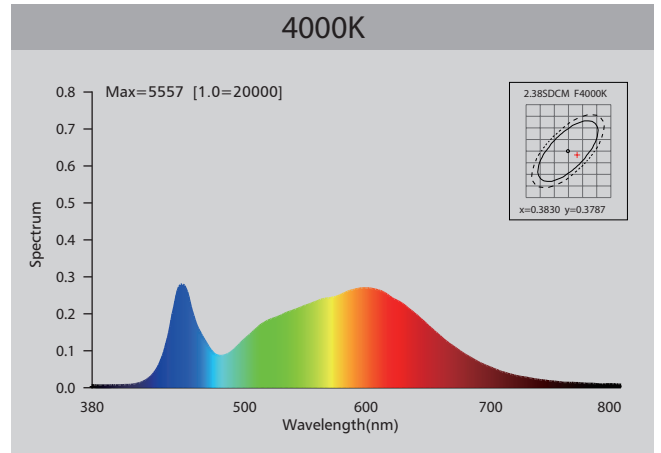

CONVEX - SHALLOW 18W STANDARD LED BULKHEAD

18W

Specification

Power:	18W
Lumens:	3000K - 1530lm, 4000K - 1620lm, 6000K - 1650lm
Lumens per watt:	3000K - 85lm/W, 4000K - 90lm/W, 6000K - 91lm/W
Colour Temp:	3000K, 4000K & 6000K
Beam Angle:	120°
CRI:	Ra>80
Operating Voltage:	AC200-240V 50/60Hz
Lifespan:	40,000 hours
Start Time:	<0.5s
Switching Cycles:	ON/OFF >40,000x
LED CHIP:	Epistar 2835 SMD
IP Rating:	IP54
Fire Rating:	90mins
Acoustic Rated:	Part B
Housing Material:	AL6063 Aluminium
Base:	Wire and plug
Approvals:	CE, RoHS, TUV
Warranty:	5 Years

Features & Benefits

- 18 Watts – Upto 1650 lumens
- IP54 rated fitting
- Besa box and surface mountable
- IK08 Impact resistant
- Quality TPA rated diffuser
- No maintenance
- No LED hotspots
- Available in Warm White 3000K Cool White 4000K & Day Light 6000K
- Ideal for corridors, entrance foyer, bathrooms, hospitals homes, offices and educational institutions
- 5 Years Warranty

Product Code	Description	Power	Lumen	Colour	Operating Voltage	Dimensions
2D-3K-18STA	Standard	18W	1530lm	3000K	AC200-240V	Ø300 x 40mm
2D-4K-18STA	Standard	18W	1620lm	4000K	AC200-240V	Ø300 x 40mm
2D-6K-18STA	Standard	18W	1650lm	6000K	AC200-240V	Ø300 x 40mm

CONVEX - SHALLOW 18W STANDARD LED BULKHEAD

Spectral Distribution

Photometric Diagram