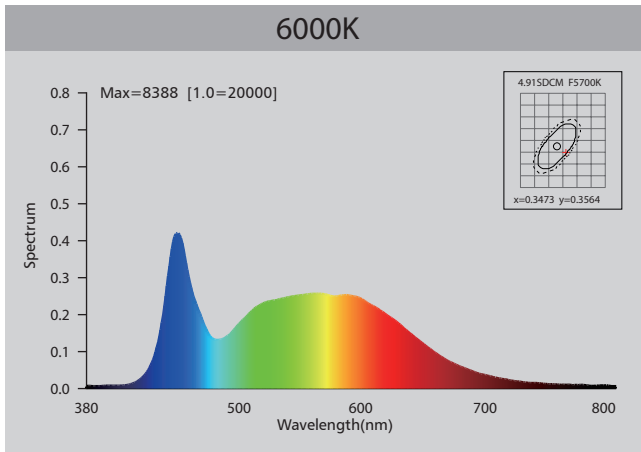

CONVEX - SHALLOW 18W STANDARD LED BULKHEAD

18W

Specification

Power:	18W
Lumens:	3000K - 1530lm, 4000K - 1620lm, 6000K - 1650lm
Lumens per watt:	3000K - 85lm/W, 4000K - 90lm/W, 6000K - 91lm/W
Colour Temp:	3000K, 4000K & 6000K
Beam Angle:	120°
CRI:	Ra>80
Operating Voltage:	AC200-240V 50/60Hz
Lifespan:	40,000 hours
Start Time:	<0.5s
Switching Cycles:	ON/OFF >40,000x
LED CHIP:	Epistar 2835 SMD
IP Rating:	IP54
Fire Rating:	90mins
Acoustic Rated:	Part B
Housing Material:	AL6063 Aluminium
Base:	Wire and plug
Approvals:	CE, RoHS, TUV
Warranty:	5 Years

Features & Benefits

- 18 Watts – Upto 1650 lumens
- IP54 rated fitting
- Besa box and surface mountable
- IK08 Impact resistant
- Quality TPA rated diffuser
- No maintenance
- No LED hotspots
- Available in Warm White 3000K Cool White 4000K & Day Light 6000K
- Ideal for corridors, entrance foyer, bathrooms, hospitals homes, offices and educational institutions
- 5 Years Warranty

Product Code	Description	Power	Lumen	Colour	Operating Voltage	Dimensions
2D-3K-18STA	Standard	18W	1530lm	3000K	AC200-240V	Ø300 x 40mm
2D-4K-18STA	Standard	18W	1620lm	4000K	AC200-240V	Ø300 x 40mm
2D-6K-18STA	Standard	18W	1650lm	6000K	AC200-240V	Ø300 x 40mm

CONVEX - SHALLOW 18W STANDARD LED BULKHEAD

Spectral Distribution

Photometric Diagram