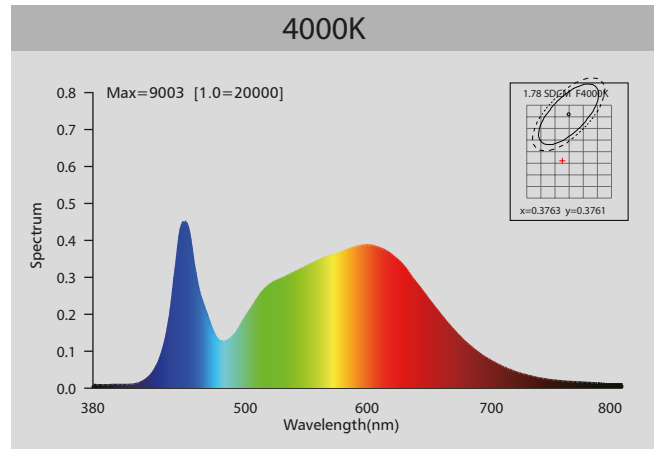

CONVEX-SHALLOW 25W LED STANDARD BULKHEAD

25W

Specification

Power:	25W
Lumens:	3000K - 2075lm, 4000K - 2150lm, 6000K - 2275lm
Lumens per watt:	3000K - 83lm/W, 4000K - 86lm/W, 6000K - 91lm/W
Colour Temp:	3000K, 4000K, 6000K
Beam Angle	120°
CRI:	Ra>80
Operating Voltage:	AC200-240V 50/60Hz
Lifespan:	40,000 hours
Start Time:	<0.5s
Switching Cycles:	ON/OFF >40,000x
LED CHIP:	Epistar 2835 SMD
IP Rating:	IP54
Housing Material:	AL6063 Aluminium
Base:	Wire and plug
Approvals:	CE, RoHS, TUV
Warranty:	5 Years

Product Code	Description	Power	Lumen	Colour	Operating Voltage	Dimensions	CE, RoHS & TUV
2D-3K-25STA	Standard	25W	2075lm	3000K	AC200-240V	Ø350 x 40mm	Yes
2D-4K-25STA	Standard	25W	2150lm	4000K	AC200-240V	Ø350 x 40mm	Yes
2D-6K-25STA	Standard	25W	2275lm	6000K	AC200-240V	Ø350 x 40mm	Yes

CONVEX-SHALLOW 25W LED STANDARD BULKHEAD

Spectral Distribution

Photometric Diagram