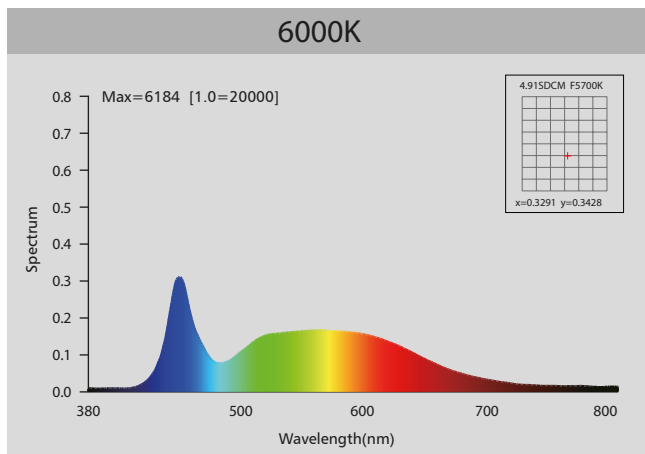

CONVEX-SHALLOW 25W LED STANDARD BULKHEAD

25W

Specification

Power:	25W
Lumens:	3000K - 2075lm, 4000K - 2150lm, 6000K - 2275lm
Lumens per watt:	3000K - 83lm/W, 4000K - 86lm/W, 6000K - 91lm/W
Colour Temp:	3000K, 4000K, 6000K
Beam Angle	120°
CRI:	Ra>80
Operating Voltage:	AC200-240V 50/60Hz
Lifespan:	40,000 hours
Start Time:	<0.5s
Switching Cycles:	ON/OFF >40,000x
LED CHIP:	Epistar 2835 SMD
IP Rating:	IP54
Housing Material:	AL6063 Aluminium
Base:	Wire and plug
Approvals:	CE, RoHS, TUV
Warranty:	5 Years

Product Code	Description	Power	Lumen	Colour	Operating Voltage	Dimensions	CE, RoHS & TUV
2D-3K-25STA	Standard	25W	2075lm	3000K	AC200-240V	Ø350 x 40mm	Yes
2D-4K-25STA	Standard	25W	2150lm	4000K	AC200-240V	Ø350 x 40mm	Yes
2D-6K-25STA	Standard	25W	2275lm	6000K	AC200-240V	Ø350 x 40mm	Yes

CONVEX-SHALLOW 25W LED STANDARD BULKHEAD

Spectral Distribution

Photometric Diagram