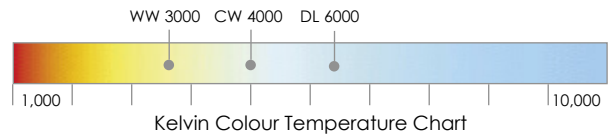

CONVEX-SHALLOW 25W LED STANDARD BULKHEAD

25W

Specification

Power:	25W
Lumens:	3000K - 2075lm, 4000K - 2150lm, 6000K - 2275lm
Lumens per watt:	3000K - 83lm/W, 4000K - 86lm/W, 6000K - 91lm/W
Colour Temp:	3000K, 4000K, 6000K
Beam Angle	120°
CRI:	Ra>80
Operating Voltage:	AC200-240V 50/60Hz
Lifespan:	40,000 hours
Start Time:	<0.5s
Switching Cycles:	ON/OFF >40,000x
LED CHIP:	Epistar 2835 SMD
IP Rating:	IP54
Housing Material:	AL6063 Aluminium
Base:	Wire and plug
Approvals:	CE, RoHS, TUV
Warranty:	5 Years

Features & Benefits

- 25Watts – Upto 2275 lumen
- IP54 rated fitting
- Besa box and surface mountable
- IK08 Impact resistant
- Quality TPA rated diffuser
- No maintenance
- No LED hotspots
- Available in Warm White 3000K Cool White 4000K & Day Light 6000K
- Ideal for corridors, entrance foyer, bathrooms, hospitals homes, offices and educational institutions
- 5 Years Warranty