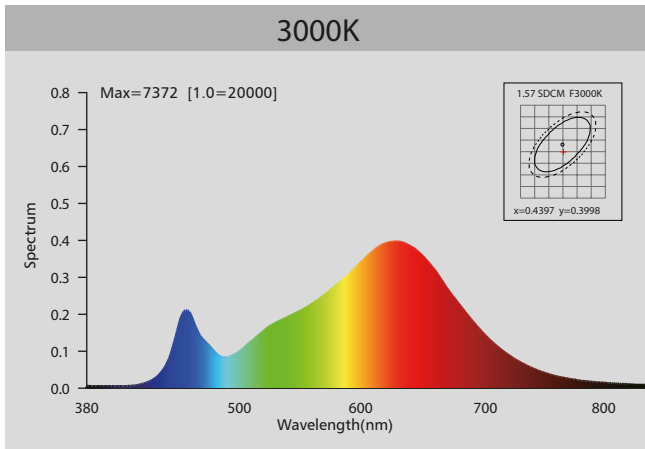

CONVEX-SHALLOW 25W LED STANDARD BULKHEAD

25W

Specification

Power:	25W
Lumens:	3000K - 2075lm, 4000K - 2150lm, 6000K - 2275lm
Lumens per watt:	3000K - 83lm/W, 4000K - 86lm/W, 6000K - 91lm/W
Colour Temp:	3000K, 4000K, 6000K
Beam Angle	120°
CRI:	Ra>80
Operating Voltage:	AC200-240V 50/60Hz
Lifespan:	40,000 hours
Start Time:	<0.5s
Switching Cycles:	ON/OFF >40,000x
LED CHIP:	Epistar 2835 SMD
IP Rating:	IP54
Housing Material:	AL6063 Aluminium
Base:	Wire and plug
Approvals:	CE, RoHS, TUV
Warranty:	5 Years

CONVEX-SHALLOW 25W LED STANDARD BULKHEAD

Spectral Distribution

Photometric Diagram