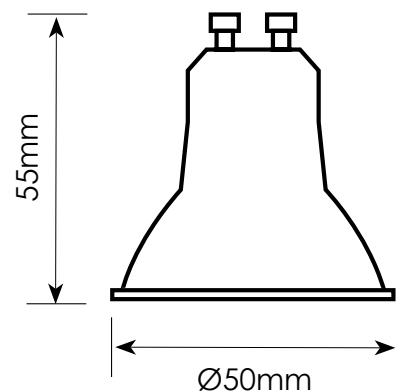

Dimensions

Product Code	Power	Lumen	Colour	Beam	Voltage	Socket Base	Dimension	CE & ROHS
HALO-DF5W-27K	5W	400lm	2700K	90°	240V	GU10	55 x 50Ø	YES
HALO-DF5W-4K	5W	420lm	4000K	90°	240V	GU10	55 x 50Ø	YES
HALO-DF5W-65K	5W	440lm	6500K	90°	240V	GU10	55 x 50Ø	YES