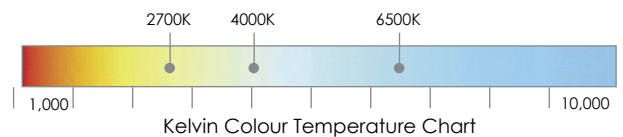

### Features & Benefits

- 5 Watts - up to 440lm
- Dimmable spotlight
- Retrofit
- Compatible with leading or trailing edge dimmers
- Available in Warm White, Cool White and Daylight
- CRI 80
- Life Span – 30,000 hours
- 3 year warranty

### Specification

<b>Power</b>	5W
<b>Lumens:</b>	2700K - 400lm 4000K - 420lm 6500K - 440lm
<b>CRI</b>	80
<b>Colour Temps:</b>	2700K, 4000K, 6500K
<b>Lumens per Watt:</b>	2700K 80lm/W 4000K 84lm/W 6500K 88lm/W
<b>Lamp Base:</b>	GU10
<b>Beam Angle:</b>	90°
<b>Start Time:</b>	Instant start
<b>Operating Voltage:</b>	240V
<b>LED Chip Type:</b>	COB
<b>Energy Efficiency:</b>	A+
<b>Dimming:</b>	Yes
<b>Lifespan:</b>	30,000 hours
<b>Approvals:</b>	CE, RoHS
<b>Warranty:</b>	3 years