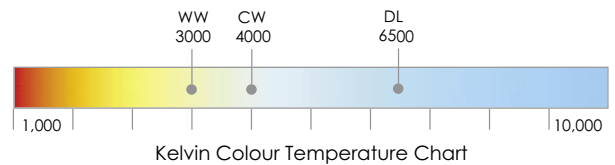

LED ROUND PANEL

SAVE LIGHT

LED ROUND BACKLIT PANEL – 6W,12W,18W

Features & Benefits

- Ultra thin – 12mm prole
- Even light distribution
- Available in 3 sizes: 4inch, 6inch & 9inch
- 30,000 hour lifespan
- 3 year warranty

Specification

Power	6W, 12W, 18W	
Lumens	6W	500lm
	12W	1100lm
	18W	1600lm
CRI	88	
Colour Temp	4000K	
Beam Angle	120°	
Operating Voltage	AC100-240V	
LED Type	-	
Rating	IP55	
Class	Class I	
Dimming	-	
Finish	White	
Materials	Housing: Aluminium Diffuser: Polycarbonate	
Lifespan	30,000 hours	
Power Factor	-	
Lumen Efficacy	6W	80lm/W
	12W	91.6lm/W
	18W	86.6lm/W
Start Time	<1sec	
Switching Cycles	>40,000	
Approvals	CE, RoHS	
Options	-	

Product Code	Power	Lumen	Colour	Life Expectancy	Operating Voltage	Dimensions	Cutout
SS-RP-6W-3K	6W	500lm	3000K	30,000hrs	AC100-240V	120 Ø x 12	105 Ø
SS-RP-12W-3K	12W	1100lm	3000K	30,000hrs	AC100-240V	170 Ø x 12	155 Ø
SS-RP-18W-3K	18W	1600lm	3000K	30,000hrs	AC100-240V	225 Ø x 12	205 Ø
SS-RP-6W-4K	6W	510lm	4000K	30,000hrs	AC100-240V	120 Ø x 12	105 Ø
SS-RP-12W-4K	12W	1110lm	4000K	30,000hrs	AC100-240V	170 Ø x 12	155 Ø
SS-RP-18W-4K	18W	1610lm	4000K	30,000hrs	AC100-240V	225 Ø x 12	205 Ø
SS-RP-6W-65K	6W	520lm	6500K	30,000hrs	AC100-240V	120 Ø x 12	105 Ø
SS-RP-12W-65K	12W	1120lm	6500K	30,000hrs	AC100-240V	170 Ø x 12	155 Ø
SS-RP-18W-65K	18W	1620lm	6500K	30,000hrs	AC100-240V	225 Ø x 12	205 Ø