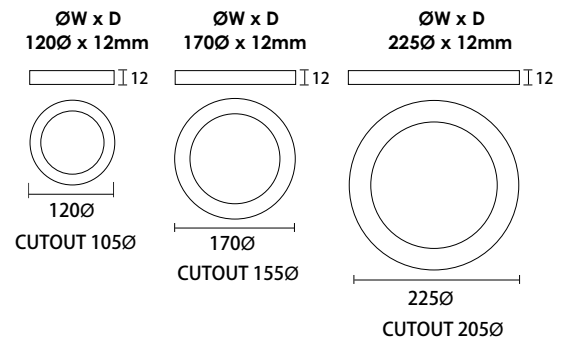

LED ROUND PANEL

SAVE LIGHT

LED ROUND BACKLIT PANEL – 6W,12W,18W

Features & Benefits

- Ultra thin – 12mm prole
- Even light distribution
- Available in 3 sizes: 4inch, 6inch & 9inch
- 30,000 hour lifespan
- 3 year warranty

Specification

Power	6W, 12W, 18W	
Lumens	6W	500lm
	12W	1100lm
	18W	1600lm
CRI	88	
Colour Temp	4000K	
Beam Angle	120°	
Operating Voltage	AC100-240V	
LED Type	-	
Rating	IP55	
Class	Class I	
Dimming	-	
Finish	White	
Materials	Housing: Aluminium Diffuser: Polycarbonate	
Lifespan	30,000 hours	
Power Factor	-	
Lumen Efficacy	6W	80lm/W
	12W	91.6lm/W
	18W	86.6lm/W
Start Time	<1sec	
Switching Cycles	>40,000	
Approvals	CE, RoHS	
Options	-	

Product Code	Power	Lumen	Colour	Life Expectancy	Operating Voltage	Dimensions	Cutout
SS-RP-6W-3K	6W	500lm	3000K	30,000hrs	AC100-240V	120 Ø x 12	105 Ø
SS-RP-12W-3K	12W	1100lm	3000K	30,000hrs	AC100-240V	170 Ø x 12	155 Ø
SS-RP-18W-3K	18W	1600lm	3000K	30,000hrs	AC100-240V	225 Ø x 12	205 Ø
SS-RP-6W-4K	6W	510lm	4000K	30,000hrs	AC100-240V	120 Ø x 12	105 Ø
SS-RP-12W-4K	12W	1110lm	4000K	30,000hrs	AC100-240V	170 Ø x 12	155 Ø
SS-RP-18W-4K	18W	1610lm	4000K	30,000hrs	AC100-240V	225 Ø x 12	205 Ø
SS-RP-6W-65K	6W	520lm	6500K	30,000hrs	AC100-240V	120 Ø x 12	105 Ø
SS-RP-12W-65K	12W	1120lm	6500K	30,000hrs	AC100-240V	170 Ø x 12	155 Ø
SS-RP-18W-65K	18W	1620lm	6500K	30,000hrs	AC100-240V	225 Ø x 12	205 Ø